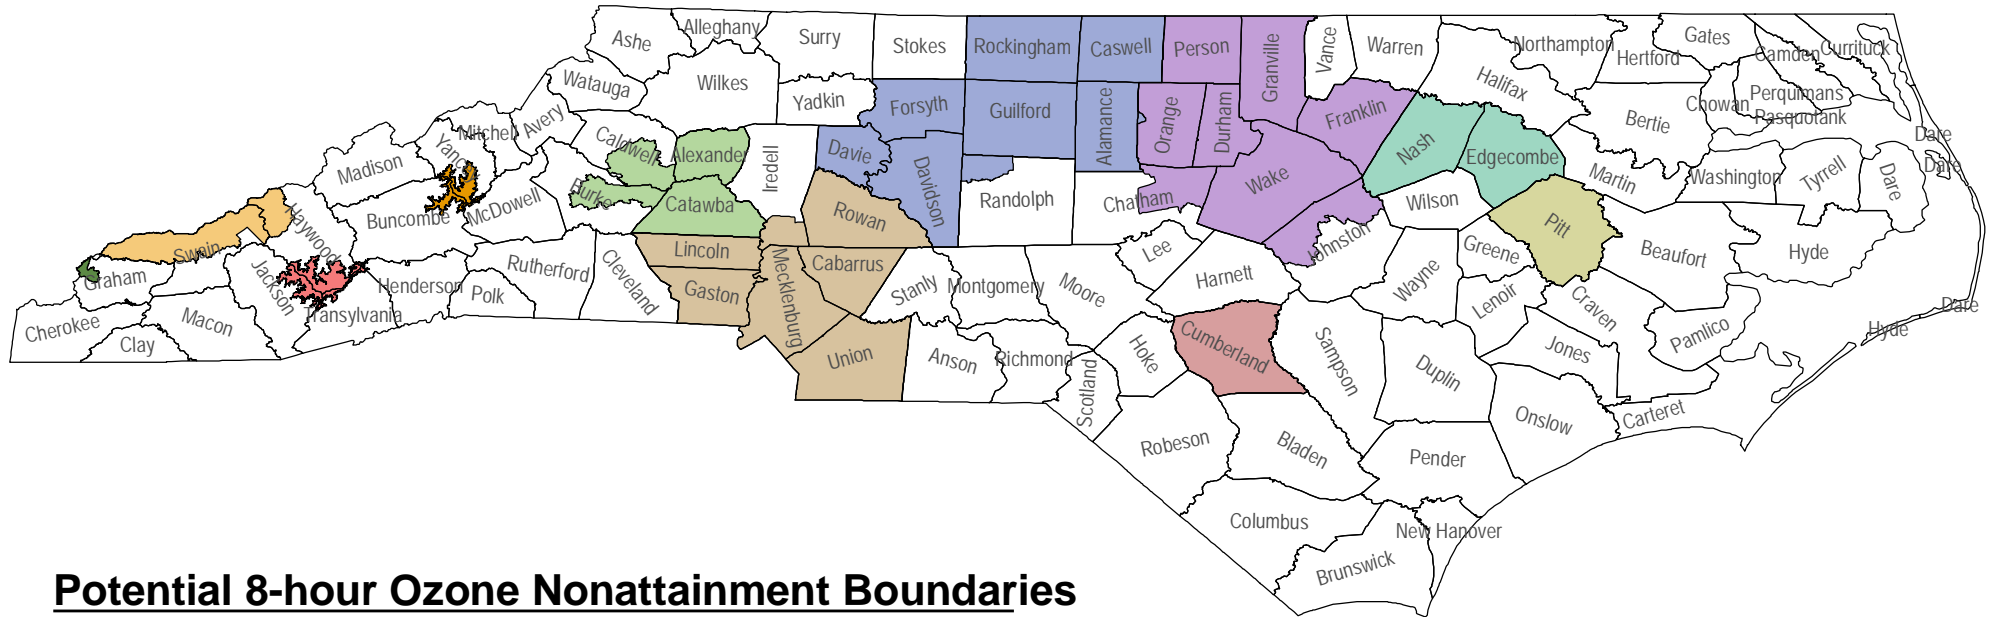

North Carolina's Recommendation On 8-Hour Ozone Nonattainment Area Boundaries

Potential 8-hour Ozone Nonattainment Boundaries

- Snow Bird Mountains (4000 feet & greater) - Joyce Kilmer-Slickrock Wilderness, Nonattainment
- Great Smoky Mountains National Park, Nonattainment
- Great Balsam Mountains (4000 feet & greater) - Shining Rock Wilderness Area, Nonattainment
- Black Mountains (4000 feet & greater), Nonattainment
- Hickory-Lenoir-Morganton, Nonattainment
- Charlotte-Gastonia-Salisbury, Nonattainment
- Greensboro-Winston-Salem-High Point, Nonattainment
- Raleigh-Durham-Cary, Nonattainment
- Fayetteville, Nonattainment
- Rocky Mount, Nonattainment
- Greenville, Unclassifiable

Map Drawn To Approximate Scale
North Is Represented As Up
Map Valid: 03-12-2009