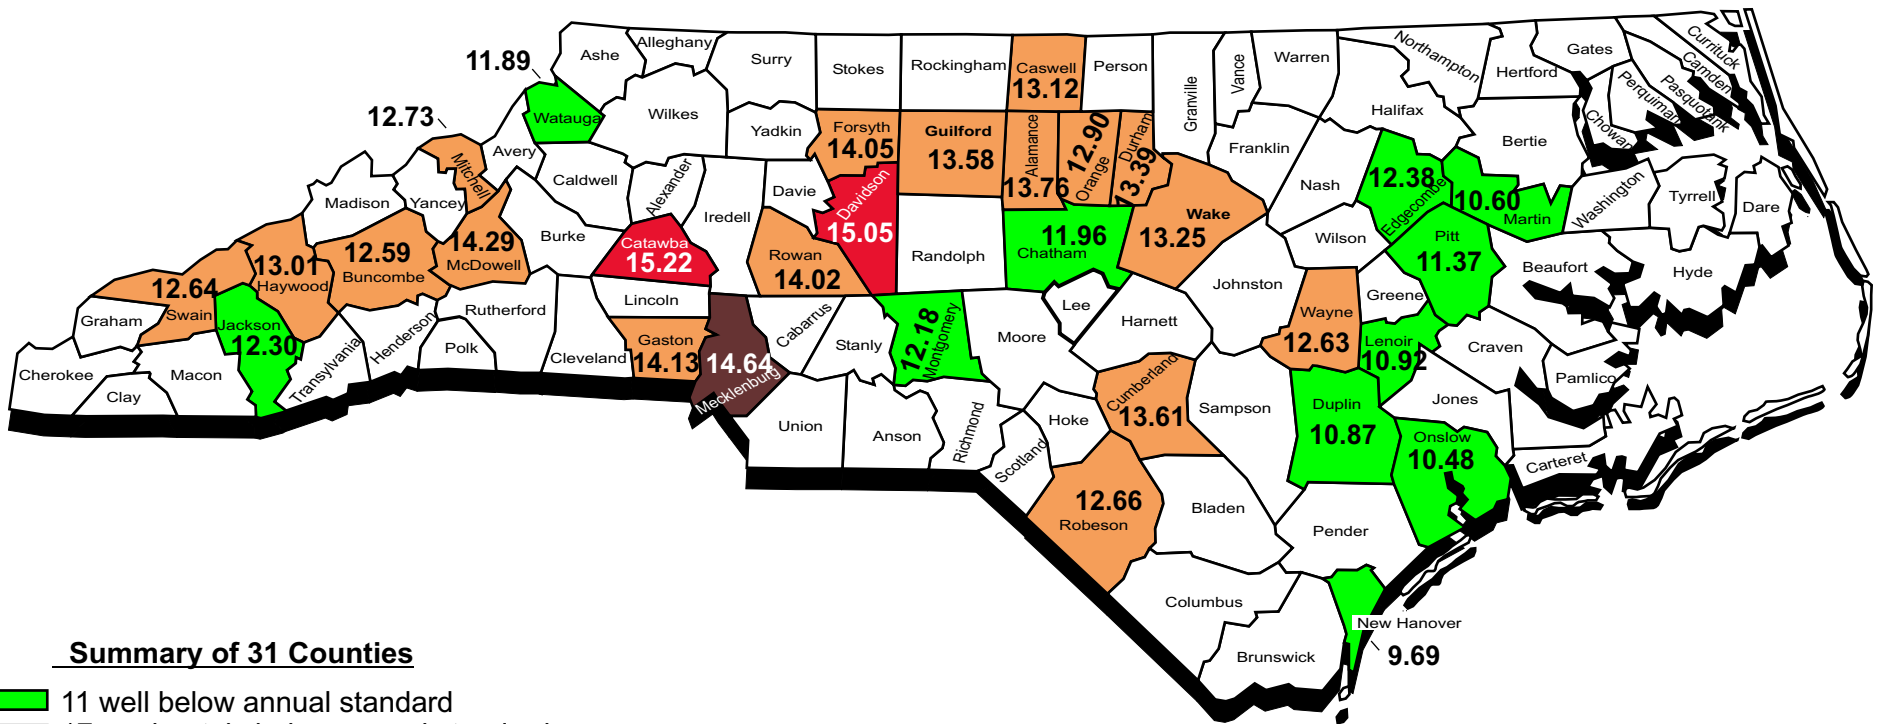

# North Carolina PM2.5 Design Values, 2005 - 2007

## Summary of 31 Counties

- 11 well below annual standard
- 17 moderately below annual standard
- 1 below annual standard
- 2 above annual standard