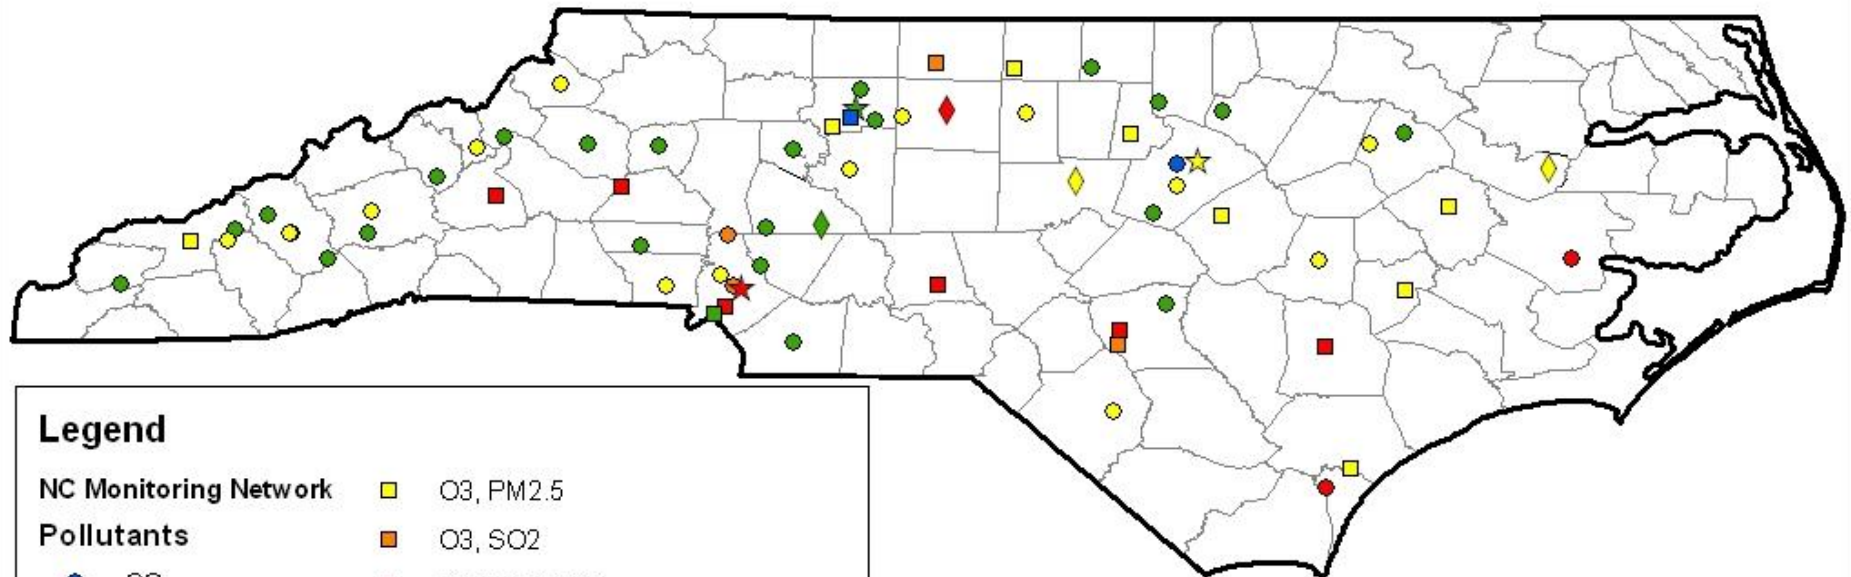

2011 North Carolina Air Monitoring Network

Legend

NC Monitoring Network

Pollutants

■	O3, PM2.5
■	O3, SO2
●	CO
■	PM2.5, PM10
●	O3
◆	CO, O3, PM2.5
●	PM2.5
◆	O3, PM2.5, SO2
●	PM10
◆	O3, PM2.5, PM10
●	SO2
★	O3, PM2.5, PM10, SO2, NO2
■	CO, PM10
★	CO, O3, PM2.5, PM10, SO2
■	O3, PM10
★	CO, O3, PM2.5, PM10, SO2, NO2